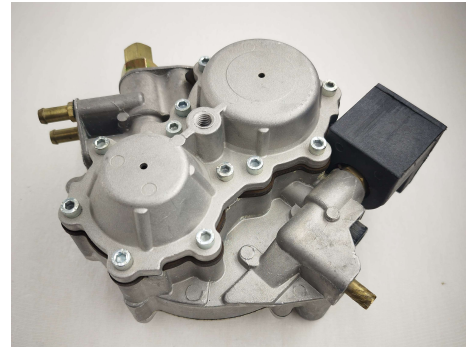

MIXER TYPE TRADITIONAL CNG REGULATORS

ORION-CNG-L3

ORION-CNG-L3  
REGULATOR  
With Coil  
With Polymer  
Elbow

P.CODE:UGRCNORL3

SEQUENTIAL CNG REGULATOR

ORION-CNG-T1

ORION-CNG-T1  
REGULATOR  
With Coil  
With Polymer Elbow